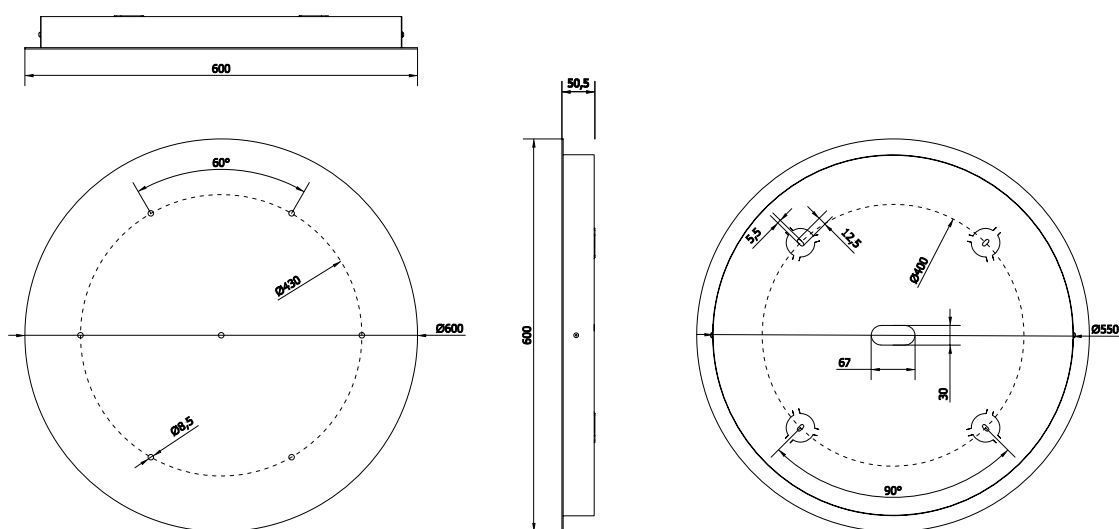

B-Piastre / Plates (Hail, Storm, Wonder)

TECHNICAL SHEET

BB01-T-60-07 WHITE

Mounting: a soffitto / ceiling

Environment: Indoor - IP20

Materials: Metallo / Metal

Information: Round plate with max 7 fittings

Lighting Control: dimmable 0-10V

BB01-T-60-07

PIASTRA ESTERNA / EXTERNAL PLATE

PIASTRA INTERNA / INTERNAL PLATE